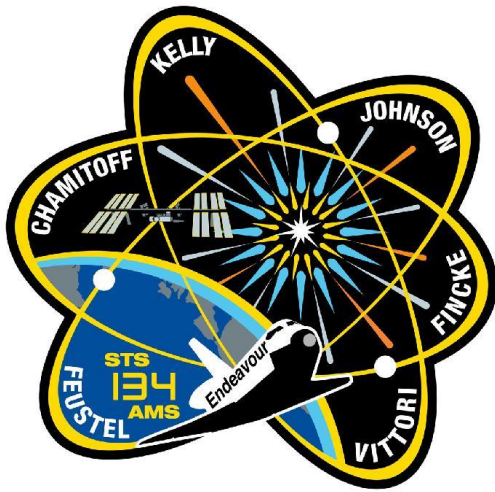

## Design a Mission Patch for the DESTINED FOR MARS Mission!

Space missions often come along with cool, unique mission patches that get worn by those involved. These patches usually have the names of those flying on the mission, along with some symbolic artwork. If the Destined for Mars mission had a patch, what do you think it would look like?

Here are some examples from NASA:

## Now, it's your time to design!

As a reminder, the members of the Destined for Mars mission are: *Matsuo Tomoki (Japan)*, *Najma Odera (Kenya)*, *Esteban Castillo (Peru)*, *Miranda Regent (U.S.A.)*, *Anna Koubek (Austria)*, and *Rahim Mahmood (Pakistan)*. Their spaceplane is called *Ambassador*.